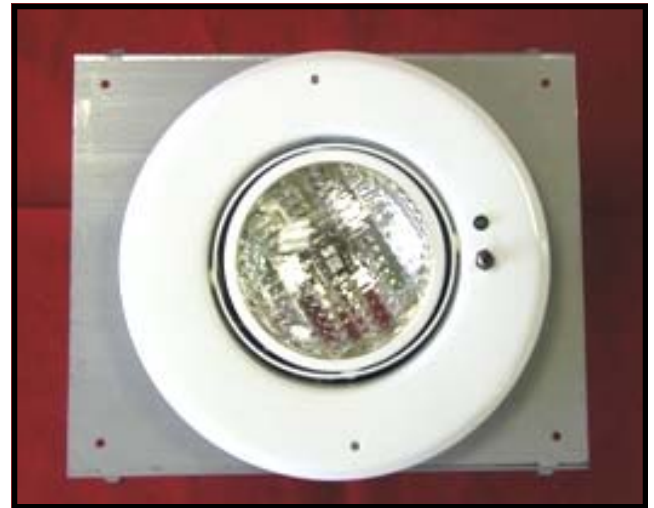

GIMBAL EMERGENCY LIGHT

The RECESSED-GIMBAL (R-GIM) is designed to be installed within the sheetrock or drop ceiling and blends inconspicuously with other existing recessed lighting fixtures. The GIMBAL mounted lamp permits directional lighting and is adjustable to 45 degrees on two planes. Standard finish is white. Available as complete emergency unit, or as a remote.

FEATURES

- 6 volt, 8 watt halogen lamp standard.
- U.L. approved for use in insulated ceilings.
- Steel housing.
- Electronics and battery are mounted in a removable bracket.
- Sealed maintenance free lead battery.
- Solid state charging circuit.
- 120/277 VAC Input, 60 Hz, 8W.
- 24 hour recharge after 90 min. discharge.
- Automatic brown out protection.
- Low voltage disconnect (LVD) protects battery from deep discharge.
- Short circuit and overload protection on DC output circuit.

SERIES	COLOR	VOLTAGE	WATTAGE	OPTIONS
R-GIM RECESSED GIMBAL	2 WHITE	6	8	REM REMOTE

Lamp Options

01	6V, 5.4W H.I.T	06	6V, 12W SB
02	6V, 7.2W H.I.T	07	6V, 12W SBH
03	6V, 8W SBH		
04	6V, 9W H.I.T		
05	6V, 9W SB		