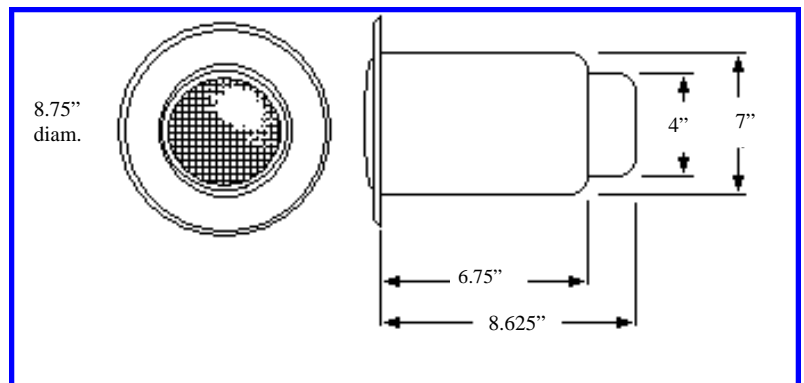

Lamp Options

01	6V, 5.4W H.I.T	06	6V, 12W SB
02	6V, 7.2W H.I.T	07	6V, 12W SBH
03	6V, 8W SBH		
04	6V, 9W H.I.T		
05	6V, 9W SB